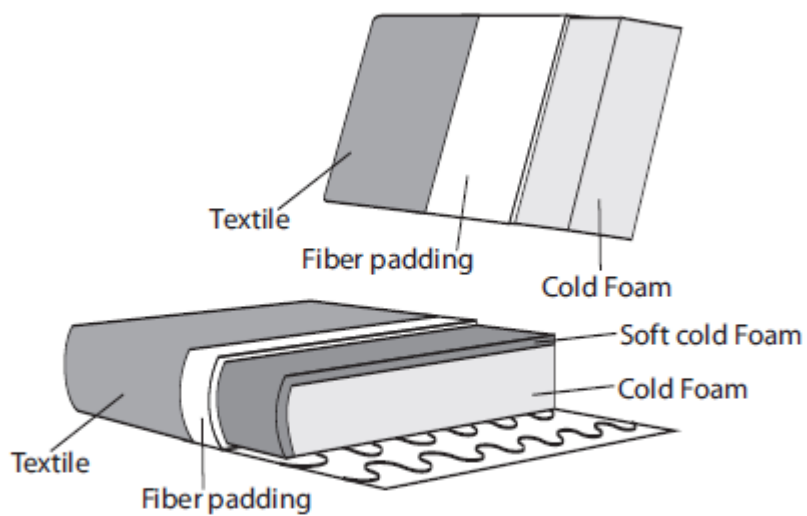

# DEVON

Richmond  
INTERIORS

Upholstered furniture is handmade using soft materials therefore measurements may vary up to +/- 5 cm.

Available in Juke | Emerald | Quartz | Casa

# DEVON

<p>DEVON-1AL</p> 	<p>DEVON-1AR</p> 	<p>DEVON-1,5ZA</p> 	<p>DEVON-2ZA</p> 
<p>DEVON-1</p> 	<p>DEVON-1,5AL</p> 	<p>DEVON-1,5AR</p> 	<p>DEVON-CORNER</p> 
<p>DEVON-1,5</p> 	<p>DEVON-2AL</p> 	<p>DEVON-2AR</p> 	<p>DEVON-P69X101</p> 
<p>DEVON-LCHL</p> 	<p>DEVON-LCHR</p> 	<p>DEVON-OTMOL</p> 	<p>DEVON-OTMOR</p> 