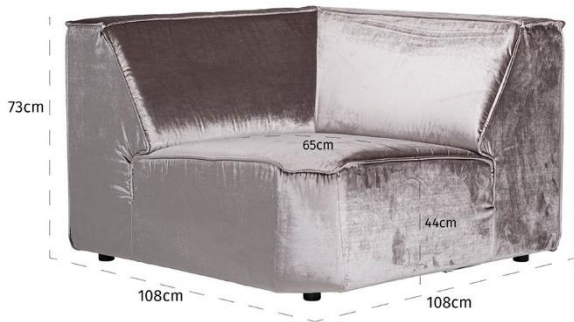

# DEVON

Richmond  
INTERIORS

Upholstered furniture is handmade using soft materials therefore measurements may vary up to +/- 5 cm.

Available in Juke | Emerald | Quartz | Casa